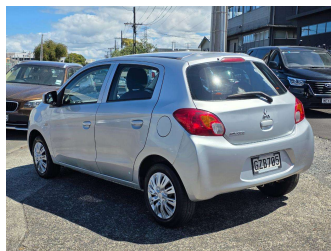

# 2013 Mitsubishi MIRAGE 1.2P LS/NZ NEW/6

**Purchase Price** **\$5,990**  
Includes GST, Registration & Licensing

Finance may be available on this vehicle. Ask one of our friendly staff for more information.

Body Style  
**5 door, Hatchback**

Odometer  
**138,668 km**

Engine  
**1198 cc, Internal Combustion**

Fuel Type  
**Petrol**

Transmission  
**CVT, Front Wheel**

Wheels  
-

VIN  
**MMAXTA03AEH007082**

Interior  
-